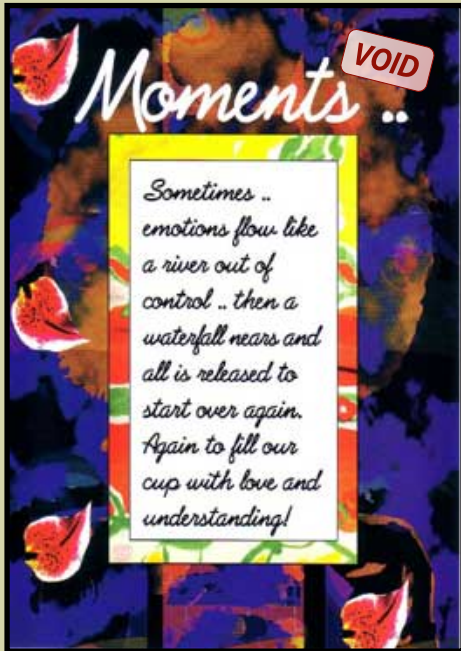

## FRONT

(click on image to enlarge)

### Text Front:

Sometimes .. emotions flow like a river out of control .. then a waterfall nears and all is released to start over again. Again to fill our cup with love and understanding!

### Text Inside:

You bring joy to my life!